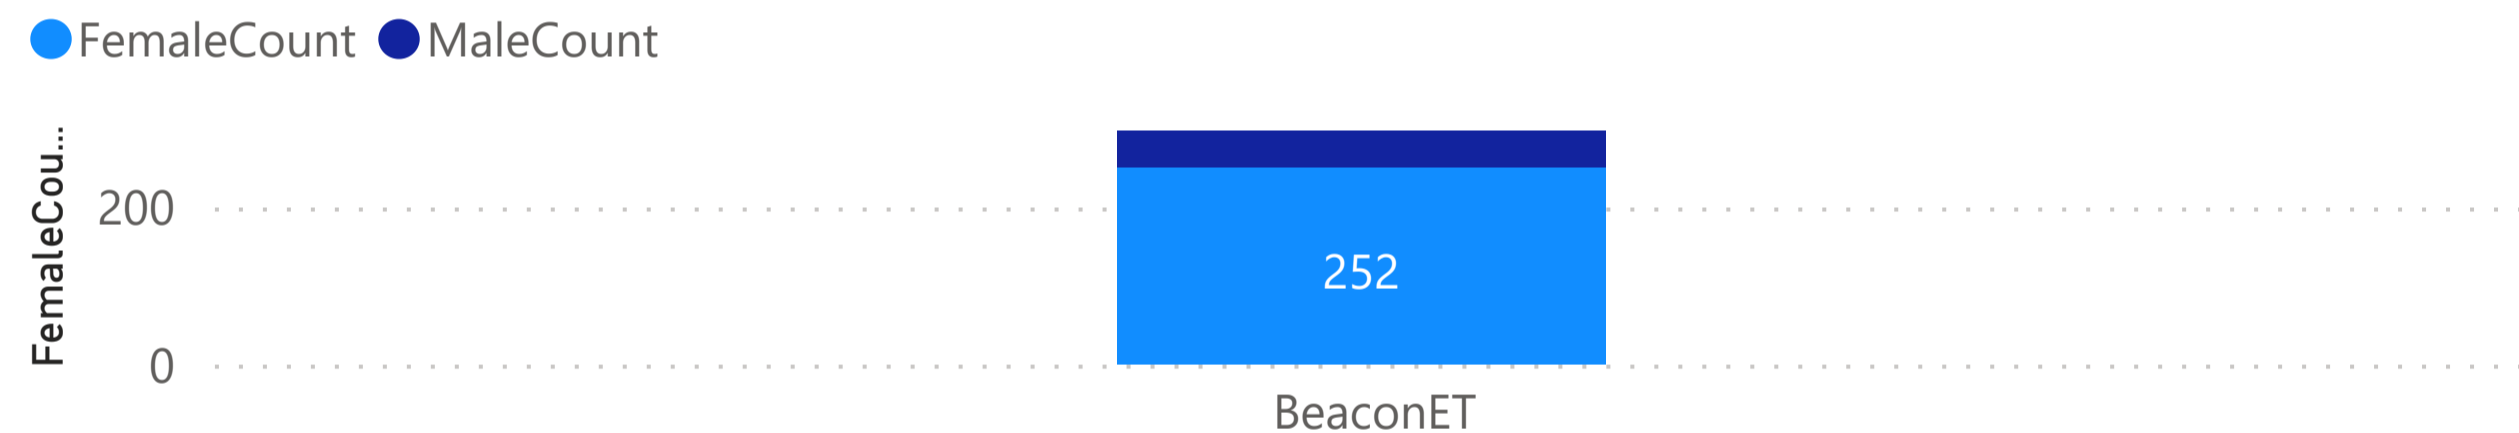

Female and Male Count 2022