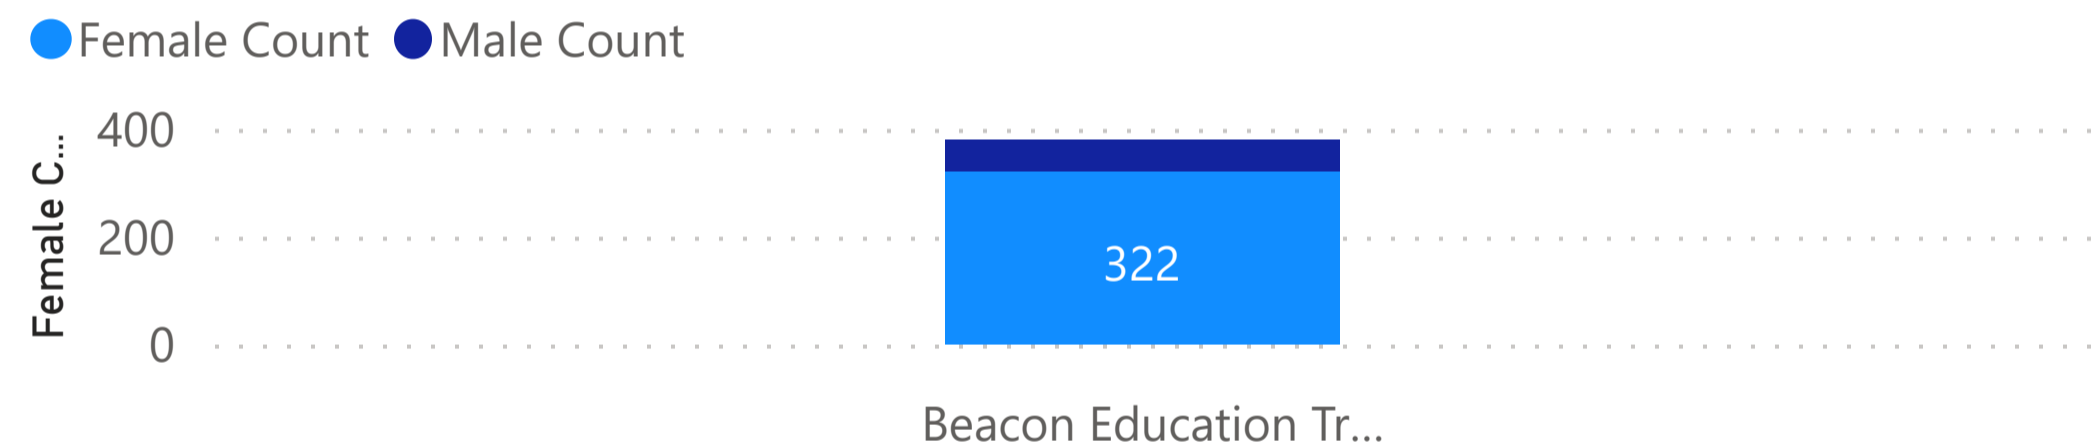

Female and Male Count 2021