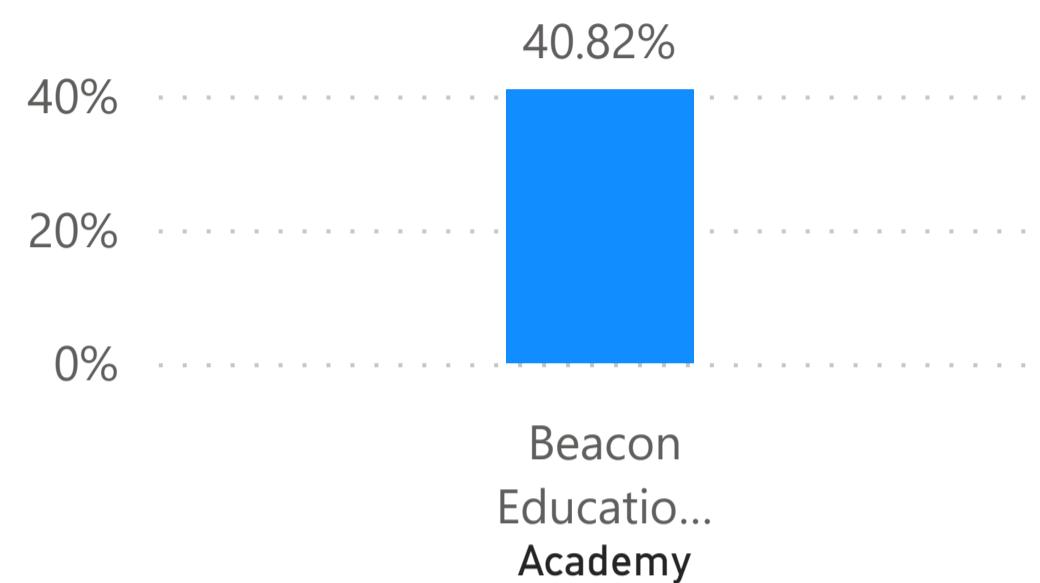

Gender Pay Gap

Median 2021